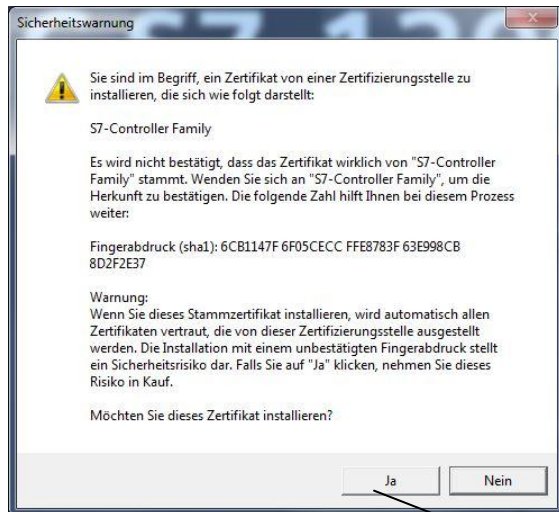

Instructions Web-Side vacuum cleaner

Before you can open the web-side from Siemens Plc, you must be configure your pc-network card to a fixed IP address, in the same range as Siemens Plc. (e.g. 192.168.99.50)

install the certificate

next

3. trusted root certification authority

4. OK

5. next

next

yes

complete