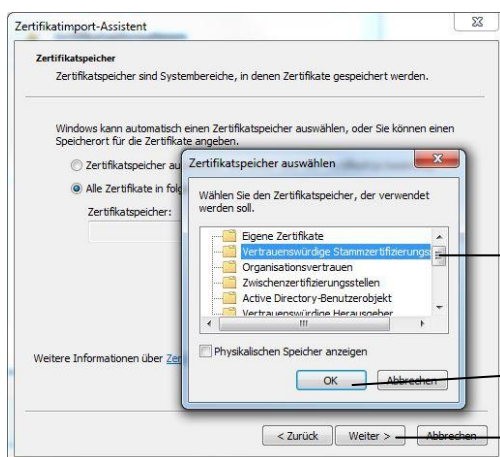

Instructions Web-Side vacuum cleaner

Before you can open the web-side from Siemens Plc, you must be configure your pc-network card to a fixed IP address, in the same range as Siemens Plc. (e.g. 192.168.99.50)

system/network and internet / network connection

properties

Internet Protocol Version 4

properties

open the Web-Side [http:// 192.168.99.31](http://192.168.99.31)

download and open the certificate

download and open the certificate

install the certificate

next

3. trusted root certification authority

4. OK

5. next

next

yes

complete