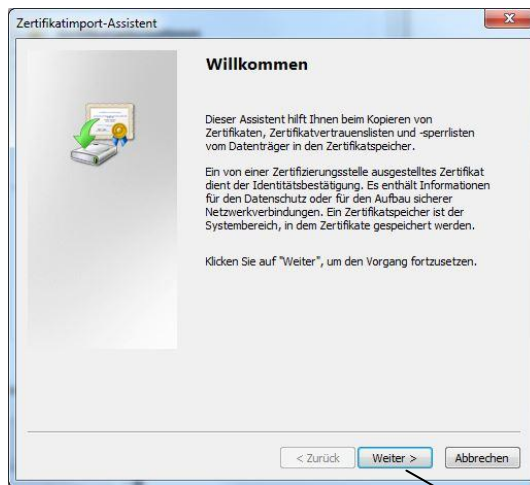

Instructions Web-Side vacuum cleaner

Before you can open the web-side from Siemens Plc, you must be configure your pc-network card to a fixed IP address, in the same range as Siemens Plc. (e.g. 192.168.99.50)

install the certificate

next

3. trusted root certification authority

4. OK

5. next

next

yes

complete