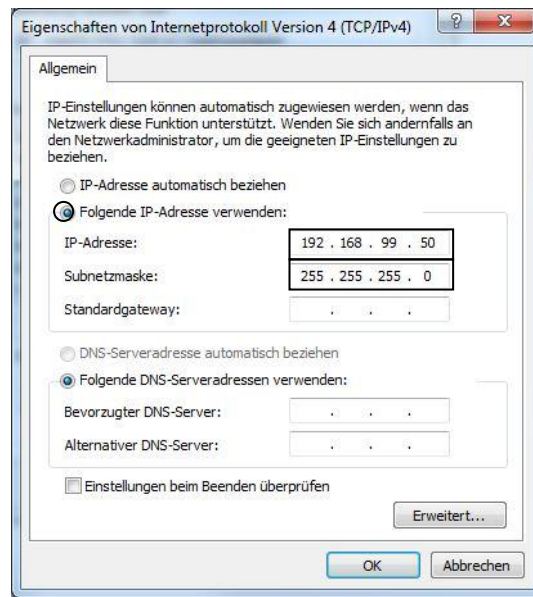

Instructions Web-Side vacuum cleaner

Before you can open the web-side from Siemens Plc, you must be configure your pc-network card to a fixed IP address, in the same range as Siemens Plc. (e.g. 192.168.99.50)

system/network and internet / network connection

properties

Internet Protocol Version 4

properties

open the Web-Side [http:// 192.168.99.31](http://192.168.99.31)

download and open the certificate

download and open the certificate