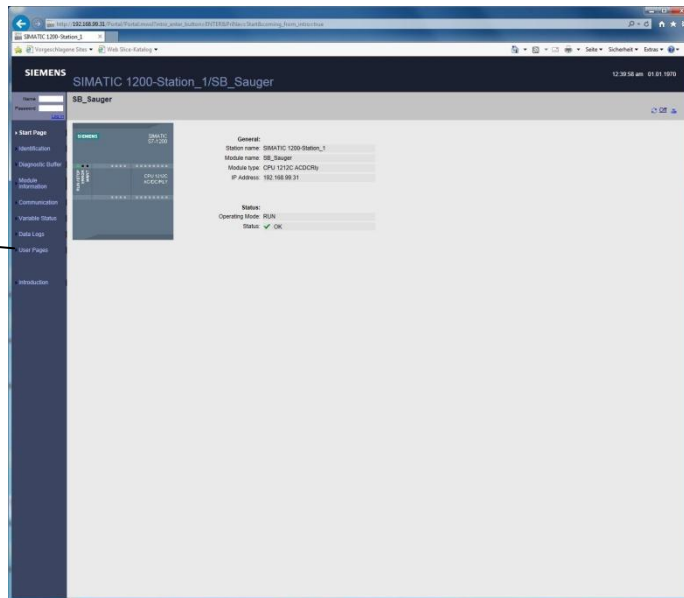

Instructions Web-Side vacuum cleaner

Before you can open the web-side from Siemens Plc, you must be configure your pc-network card to a fixed IP address, in the same range as Siemens Plc. (e.g. 192.168.99.50)

install the certificate

next

3. trusted root certification authority

4. OK

5. next

next

yes

complete

next side

User Pages

User Page

Login :
name : admin
without password

press Enter to accept the value