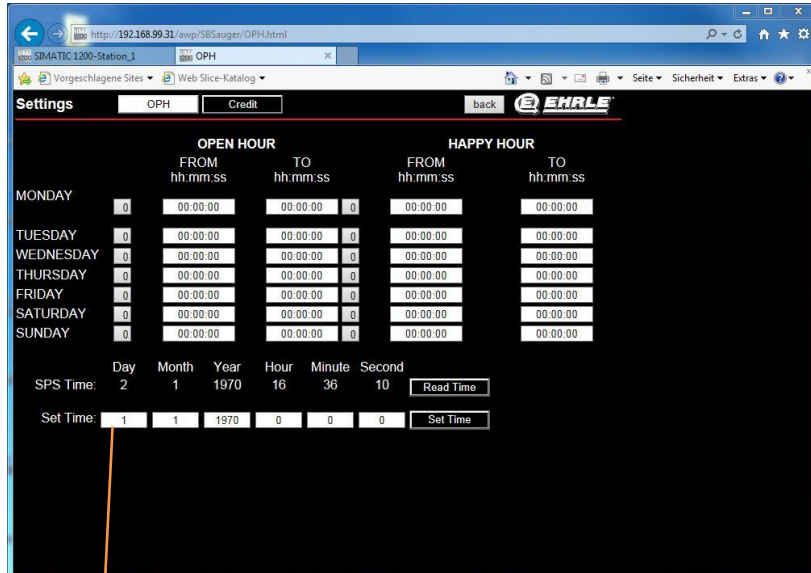

Instructions Web-Side vacuum cleaner

Before you can open the web-side from Siemens Plc, you must be configure your pc-network card to a fixed IP address, in the same range as Siemens Plc. (e.g. 192.168.99.50)

next side

User Pages

User Page

Login :
name : admin
without password

press Enter to accept the value