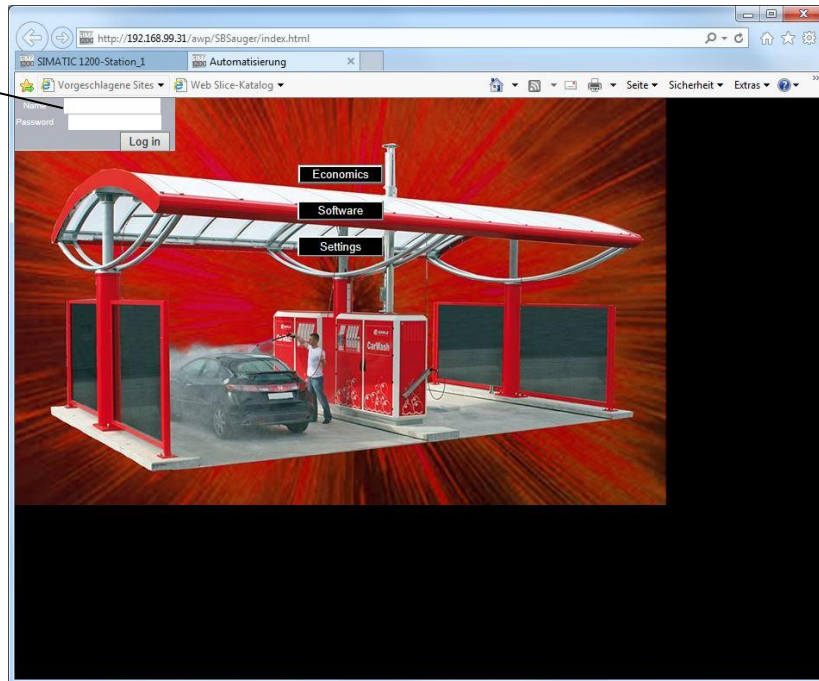

Login :
name : admin
without password

press Enter to accept the value