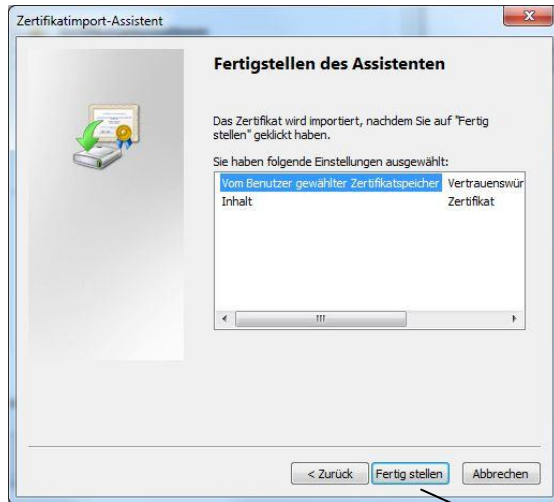

Instructions Web-Side vacuum cleaner

Before you can open the web-side from Siemens Plc, you must be configure your pc-network card to a fixed IP address, in the same range as Siemens Plc. (e.g. 192.168.99.50)

install the certificate

next

3. trusted root certification authority

4. OK

5. next

next

yes

complete