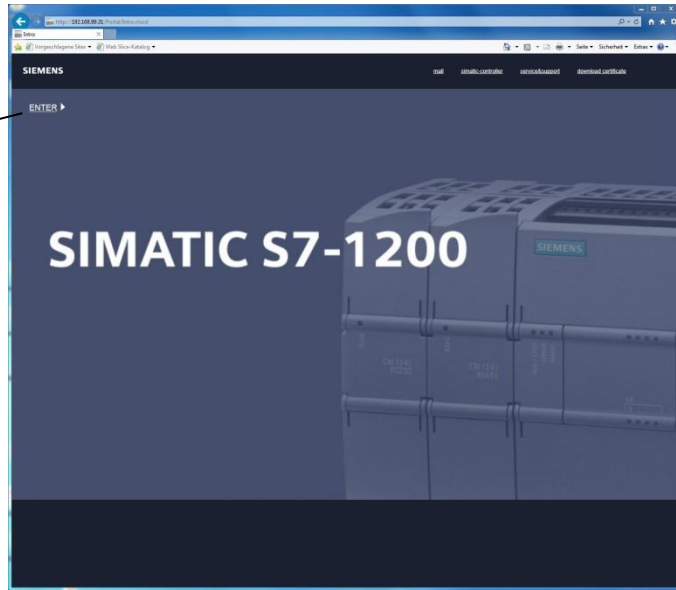

next side

User Pages

User Page