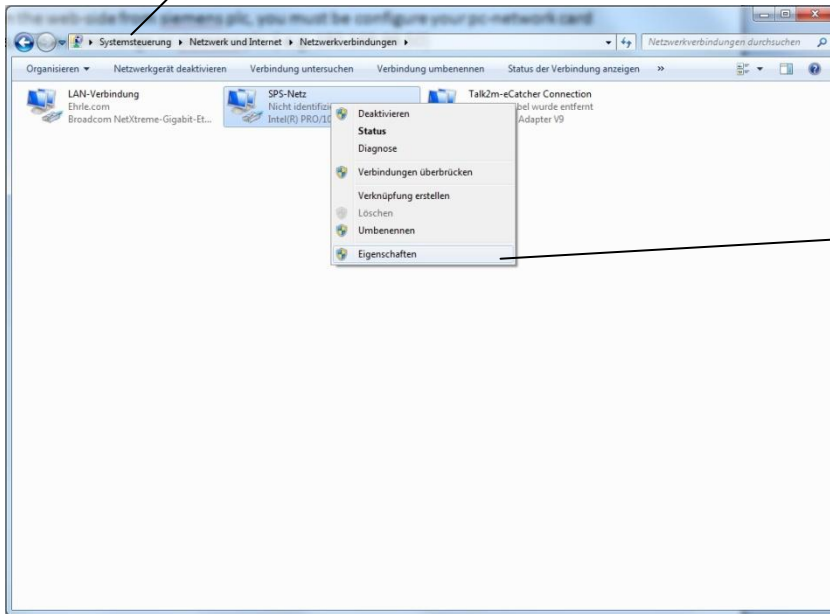

Instructions Web-Side vacuum cleaner

Before you can open the web-side from Siemens Plc, you must be configure your pc-network card to a fixed IP address, in the same range as Siemens Plc. (e.g. 192.168.99.50)

system/network and internet / network connection

properties