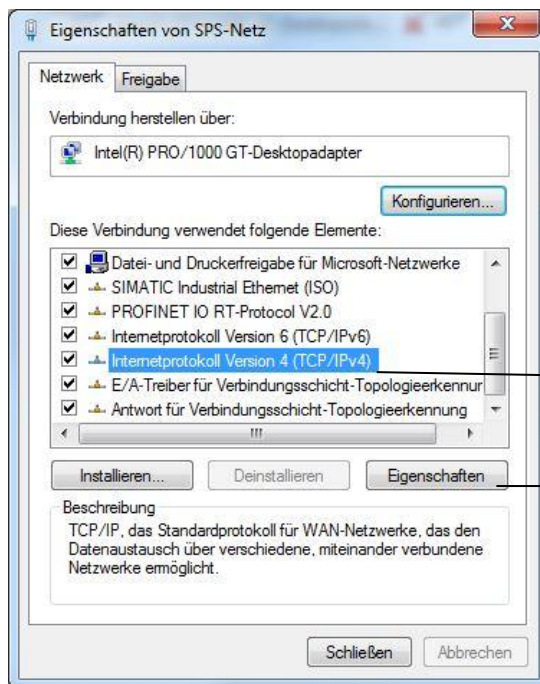

Instructions Web-Side vacuum cleaner

Before you can open the web-side from Siemens Plc, you must be configure your pc-network card to a fixed IP address, in the same range as Siemens Plc. (e.g. 192.168.99.50)

system/network and internet / network connection

properties

Internet Protocol Version 4

properties

open the Web-Side [http:// 192.168.99.31](http://192.168.99.31)

download and open the certificate

download and open the certificate