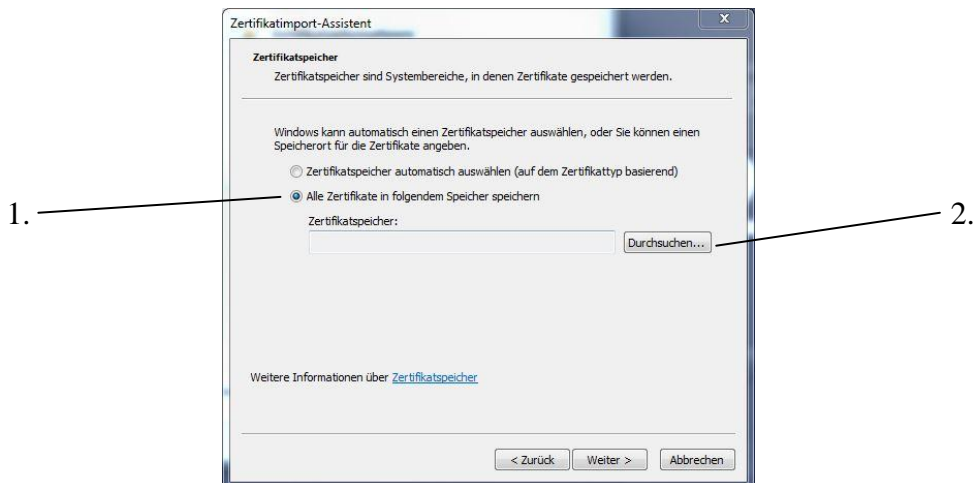

3. trusted root certification authority

4. OK

5. next