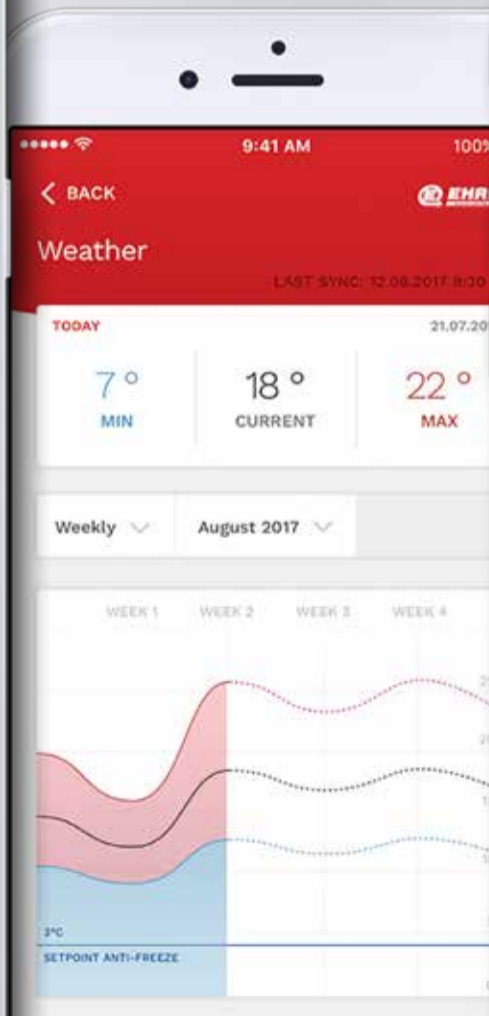

ANALYZING DATA

For example, with direct access to the consumption values, of course for any desired period.

OPTIMIZING RETURNS

Fine-tuning of chemical additives to optimize yield and consumption.