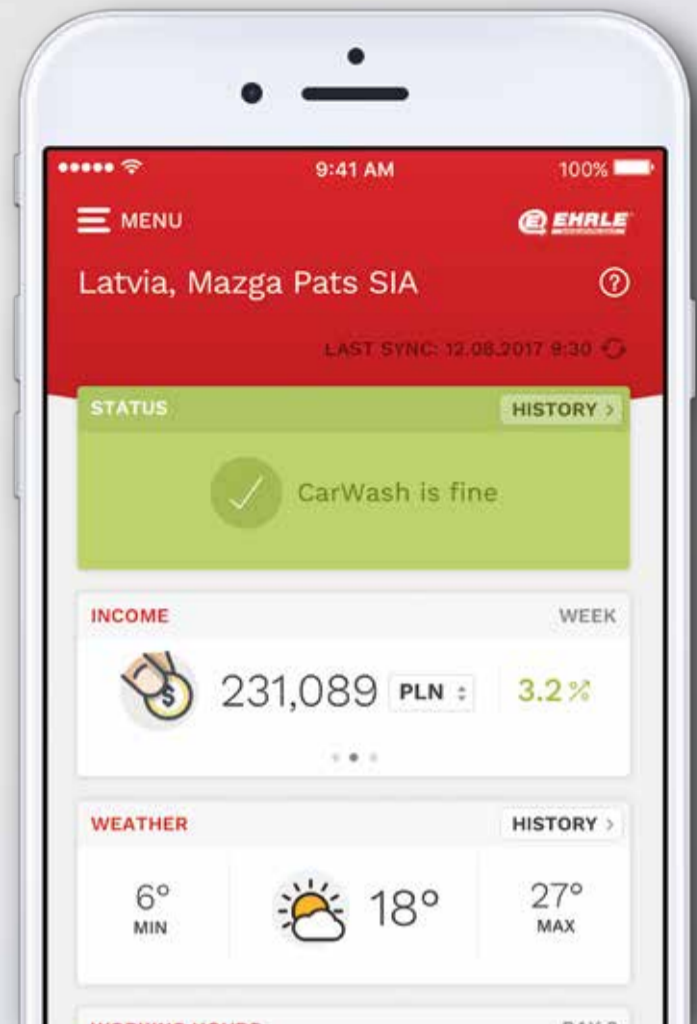

Whether for example analysis of sales, consumption and fill levels or information on maintenance or user behavior: The Ehrle CarWash Manager PRO™ is always at your side and always ready to drive up your earnings!

The new Ehrle CarWash Manager PRO™.
Get your license now and profit!

In the development of the new app, we have placed emphasis on central topics in addition to the high level of user-friendliness:

- ASSIGNING RIGHTS
- REVIEWING FACTS
- ANALYZING DATA
- OPTIMIZING RETURNS

System requirements:
Siemens SPS,
activated eWON,
Internet access /
connection

Availability:
From July 2018
in languages
german, english,
polish, russian
and latvian.

ASSIGNING RIGHTS

Whether Jim, Jane or Jonathan – the access rights to the individual functions can be defined individually for each employee.

REVIEWING FACTS

Knowing what's going on – all facts can already be captured quickly on the start page: sales, weather, operating hours and status.

ANALYZING DATA

For example, with direct access to the consumption values, of course for any desired period.