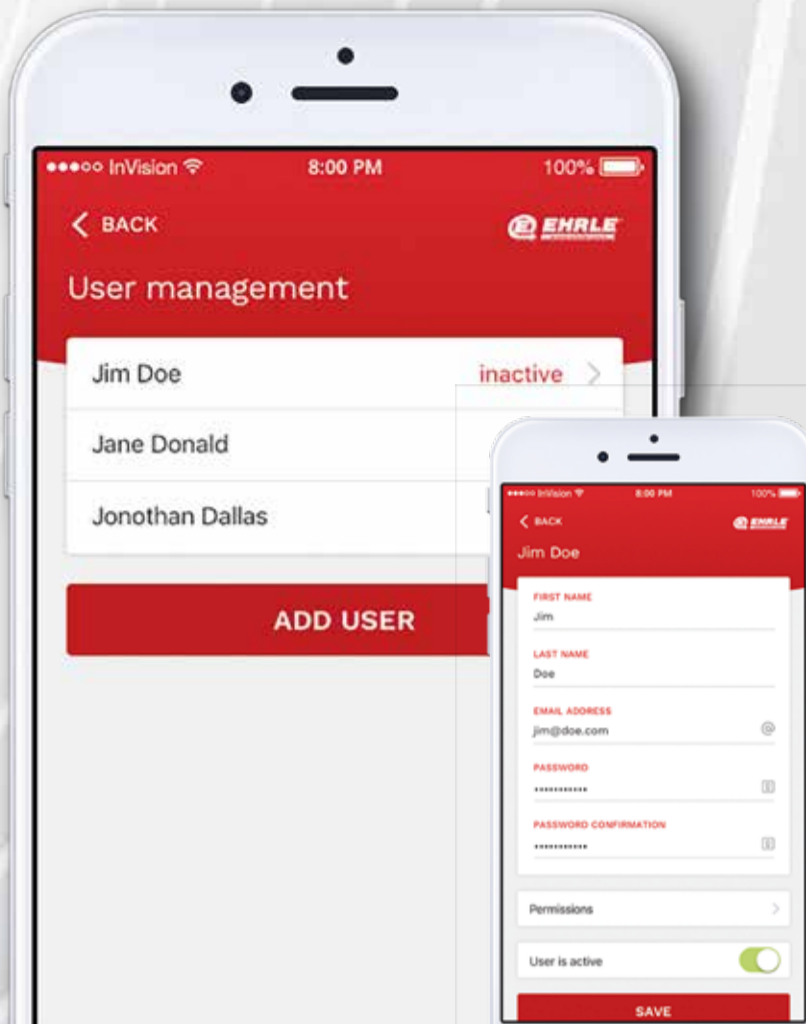

Whether for example analysis of sales, consumption and fill levels or information on maintenance or user behavior: The Ehrle CarWash Manager PRO™ is always at your side and always ready to drive up your earnings!

The new Ehrle CarWash Manager PRO™.
Get your license now and profit!

In the development of the new app, we have placed emphasis on central topics in addition to the high level of user-friendliness:

- ASSIGNING RIGHTS
- REVIEWING FACTS
- ANALYZING DATA
- OPTIMIZING RETURNS

System requirements:
Siemens SPS,
activated eWON,
Internet access /
connection

Availability:
From July 2018
in languages
german, english,
polish, russian
and latvian.

ASSIGNING RIGHTS

Whether Jim, Jane or Jonathan – the access rights to the individual functions can be defined individually for each employee.