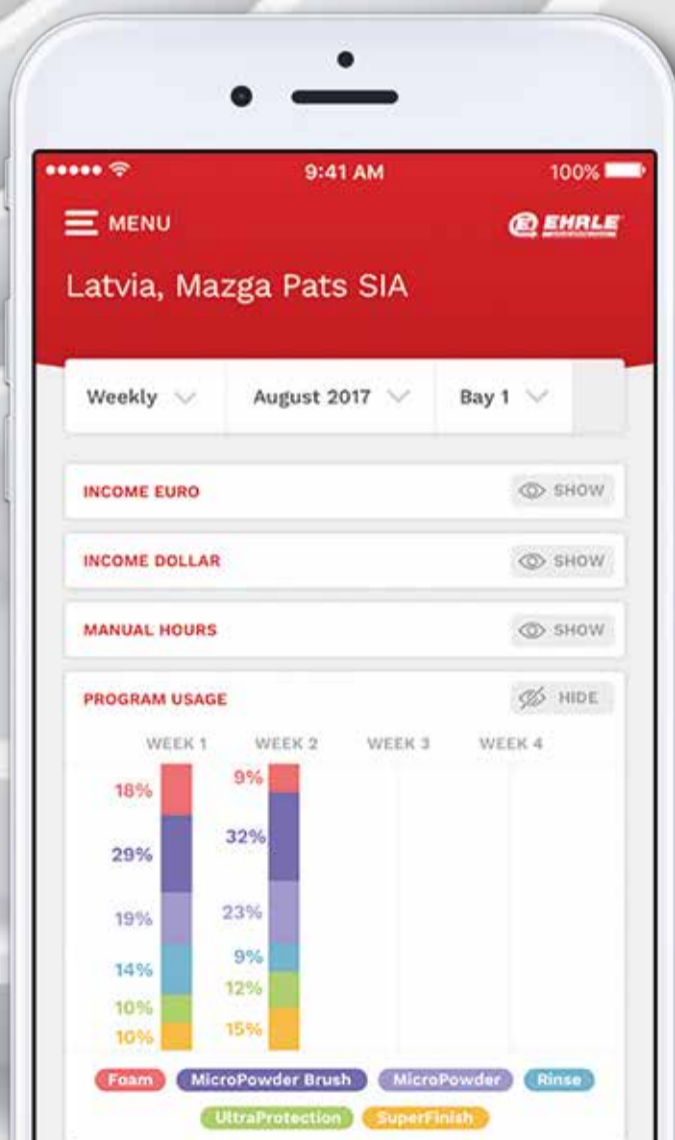

Whether for example analysis of sales, consumption and fill levels or information on maintenance or user behavior: The Ehrle CarWash Manager PRO™ is always at your side and always ready to drive up your earnings!

The new Ehrle CarWash Manager PRO™.
Get your license now and profit!

In the development of the new app, we have placed emphasis on central topics in addition to the high level of user-friendliness:

- ASSIGNING RIGHTS
- REVIEWING FACTS
- ANALYZING DATA
- OPTIMIZING RETURNS

System requirements:
Siemens SPS,
activated eWON,
Internet access /
connection

Availability:
From July 2018
in languages
german, english,
polish, russian
and latvian.

ASSIGNING RIGHTS

Whether Jim, Jane or Jonathan – the access rights to the individual functions can be defined individually for each employee.

REVIEWING FACTS

Knowing what's going on – all facts can already be captured quickly on the start page: sales, weather, operating hours and status.

ANALYZING DATA

For example, with direct access to the consumption values, of course for any desired period.