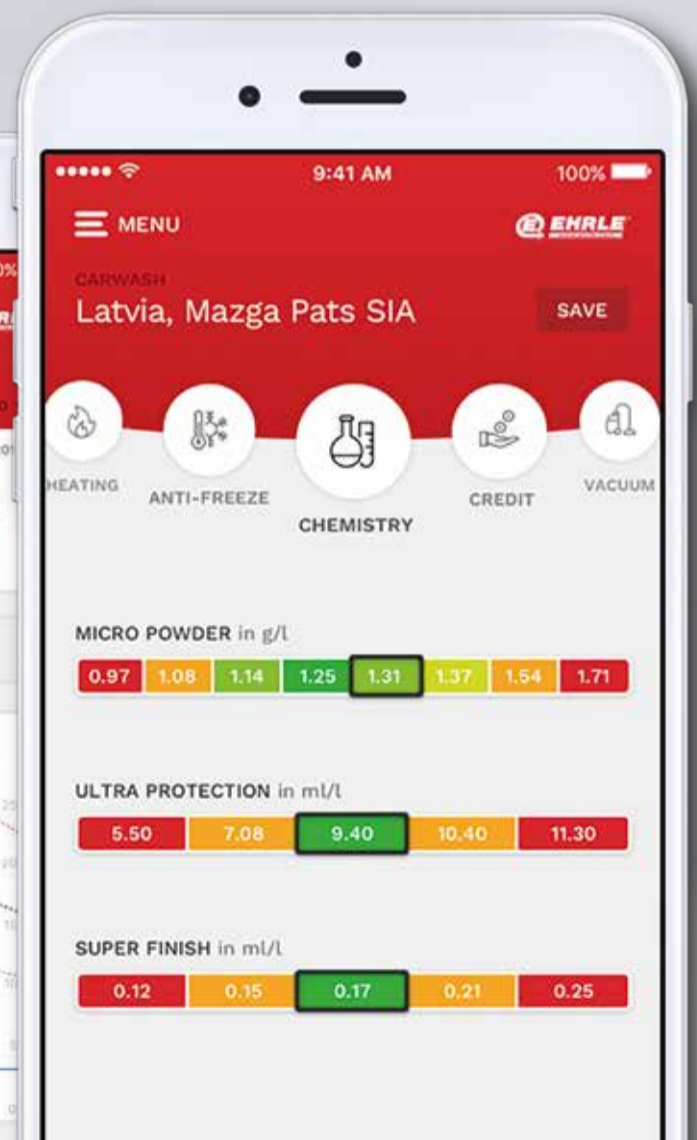

Whether for example analysis of sales, consumption and fill levels or information on maintenance or user behavior: The Ehrle CarWash Manager PRO™ is always at your side and always ready to drive up your earnings!

The new Ehrle CarWash Manager PRO™.
Get your license now and profit!

In the development of the new app, we have placed emphasis on central topics in addition to the high level of user-friendliness:

- ASSIGNING RIGHTS
- REVIEWING FACTS
- ANALYZING DATA
- OPTIMIZING RETURNS

System requirements:
Siemens SPS,
activated eWON,
Internet access /
connection

Availability:
From July 2018
in languages
german, english,
polish, russian
and latvian.

ASSIGNING RIGHTS

Whether Jim, Jane or Jonathan – the access rights to the individual functions can be defined individually for each employee.

REVIEWING FACTS

Knowing what's going on – all facts can already be captured quickly on the start page: sales, weather, operating hours and status.

ANALYZING DATA

For example, with direct access to the consumption values, of course for any desired period.