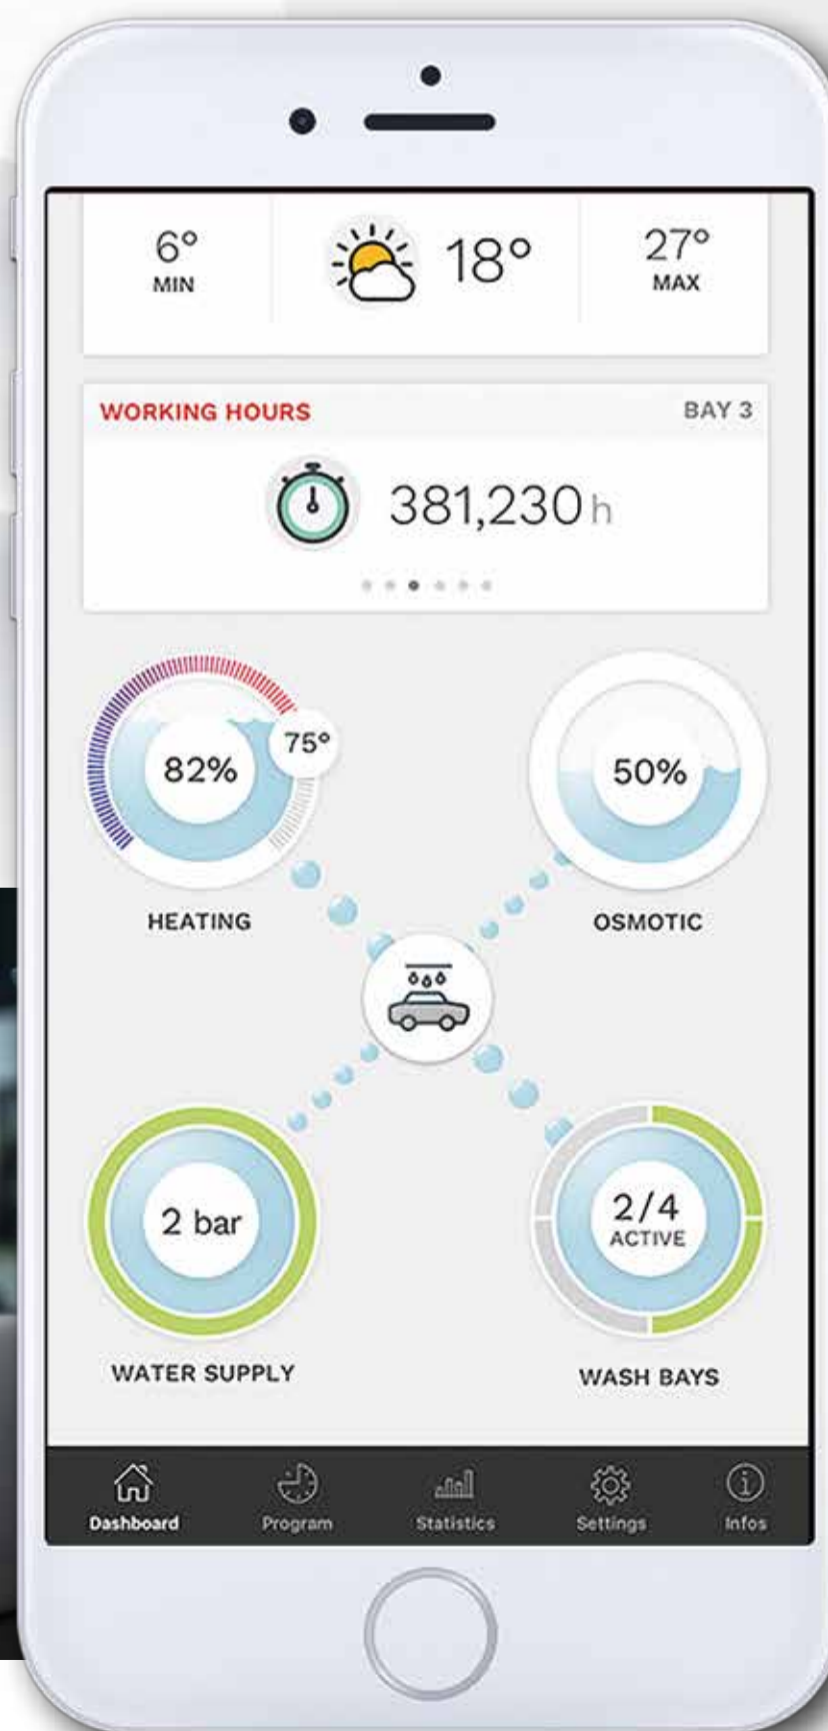

Your new CarWash Manager PRO™

Mobile available 24/7 – for controlling, monitoring and evaluation!

The new Ehrle App CarWash Manager PRO™ starts where Condition Monitoring has reached its limits.

Look forward to new additional features for operational monitoring, controlling and evaluation of your CarWash. As an innovative enhancement of Condition Monitoring, the new App is ready for use anywhere and anytime.

Unquestionably the new, excellent graphics interface is optimized for your smartphone and tablet. It offers brilliant charts and statistics that allow you to quickly customize and instantly optimize your system in virtually any parameter.

Whether for example analysis of sales, consumption and fill levels or information on maintenance or user behavior: The Ehrle CarWash Manager PRO™ is always at your side and always ready to drive up your earnings!

The new Ehrle CarWash Manager PRO™.
Get your license now and profit!

In the development of the new app, we have placed emphasis on central topics in addition to the high level of user-friendliness:

- ASSIGNING RIGHTS
- REVIEWING FACTS
- ANALYZING DATA
- OPTIMIZING RETURNS

System requirements:
Siemens SPS,
activated eWON,
Internet access /
connection

Availability:
From July 2018
in languages
german, english,
polish, russian
and latvian.